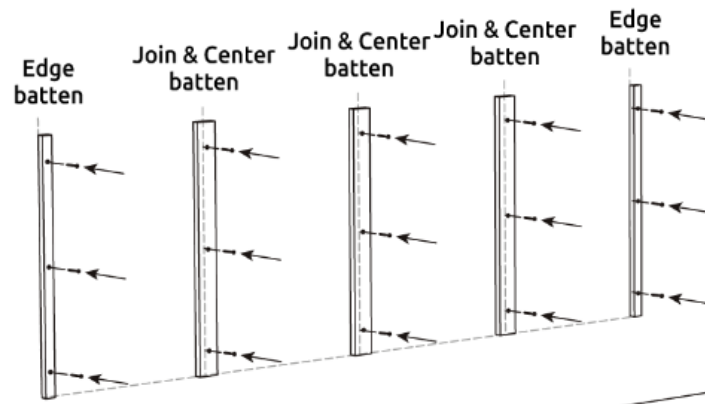

# Panelling batten - 800mm | Installation

Vertical installation

Horizontal installation

1\_

2\_

3\_