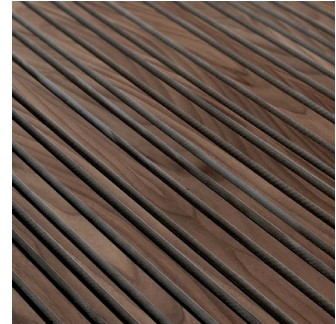

Performance

Technical Information

Features

This product is available in the following Fire Rates:
 FG | Furniture Grade
 FR | Fire Rated

PRODUCT COMPOSITION:

Siena | Natural Wood Veneer | Primer Finished HMDF (FG)
 - Natural Wood Veneer | Primer Finished HMDF

Siena | Fire Retardant HMDF | Fire Retardant Melamine Veneer (FR)
 - Fire Retardant HMDF | Fire Retardant Melamine

Dimensions:

- FG - PP | 1760x1175x12mm | 15.2 Kg
- FG - LW | 1760x1175x12mm | 15.2 Kg
- FG - NW | 1760x1175x12mm | 15.2 Kg
- FR - LW | 1760x1175x12mm | 15.2 Kg
- FR | 1760x1175x12mm | 15.2 Kg
- FR - NW | 1760x1175x12mm | 15.2 Kg

Artnovion's construction line is composed of Surface, large scale panels aimed solely at the architecture and construction market. Our large scale panels allow you to incorporate your acoustics into the building of your space, supplying a practical and efficient solution. Siena Surface is the perfect solution to treat reflective surfaces that cause interfering reflections and excessive reverberation, which can corrupt work environments, meeting and gathering areas, music quality and speech intelligibility. Easy and quickly to install Siena Surface is a efficient absorption panel with a 2D pattern, that when combined with other panels from our range, creates a mesmerizing effect.

Product finishes

(FG - PP) Painted Primer Finishes

FG | (L11) Raw White

FG | (L12) Raw Black

(FG - LW) Lacquered Wood Finishes

FG | (L16) RAL 9003

FG | (L17) RAL 9005

(FG - NW) Natural Wood Finishes