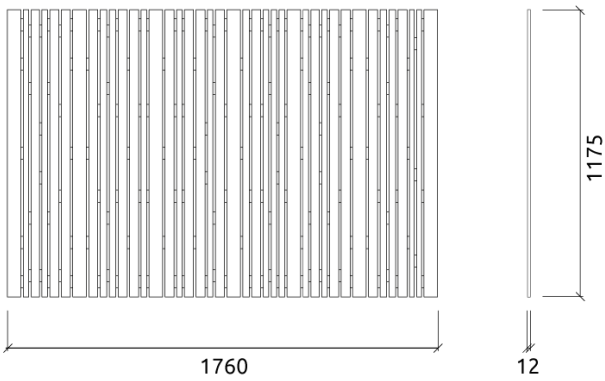

Performance

Technical Information

Features

This product is available in the following Fire Rates:
 FG | Furniture Grade
 FR | Fire Rated

PRODUCT COMPOSITION:

Siena | Natural Wood Veneer | Primer Finished HMDF (FG)
 - Natural Wood Veneer | Primer Finished HMDF

Siena | Fire Retardant HMDF | Fire Retardant Melamine Veneer (FR)
 - Fire Retardant HMDF | Fire Retardant Melamine

Dimensions:

- FG - PP | 1760x1175x12mm | 15.2 Kg
- FG - LW | 1760x1175x12mm | 15.2 Kg
- FG - NW | 1760x1175x12mm | 15.2 Kg
- FR - LW | 1760x1175x12mm | 15.2 Kg
- FR | 1760x1175x12mm | 15.2 Kg
- FR - NW | 1760x1175x12mm | 15.2 Kg