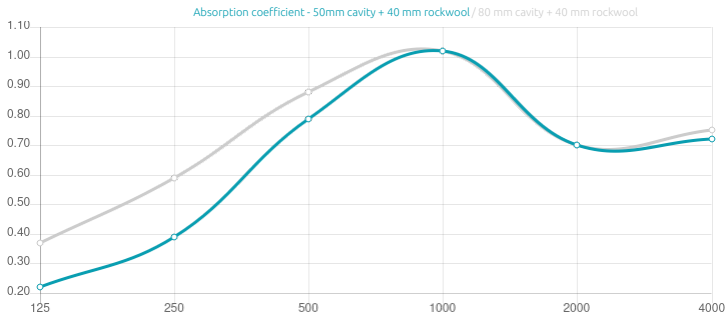

Performance

Technical Information

Features

This product is available in the following Fire Rates:
 FG | Furniture Grade
 FR | Fire Rated

PRODUCT COMPOSITION:

Siena | Natural Wood Veneer | Primer Finished HMDF (FG)
 - Natural Wood Veneer | Primer Finished HMDF

Siena | Fire Retardant HMDF | Fire Retardant Melamine Veneer (FR)
 - Fire Retardant HMDF | Fire Retardant Melamine

Dimensions:

- FG - PP | 1760x1175x12mm | 15.2 Kg
- FG - LW | 1760x1175x12mm | 15.2 Kg
- FG - NW | 1760x1175x12mm | 15.2 Kg
- FR - LW | 1760x1175x12mm | 15.2 Kg
- FR | 1760x1175x12mm | 15.2 Kg
- FR - NW | 1760x1175x12mm | 15.2 Kg