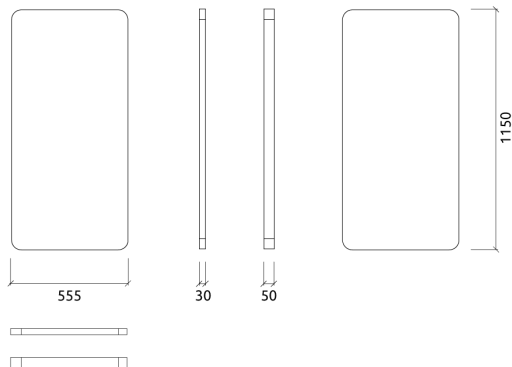

Technical Information

Features

Type:
Absorber

Absorption range: 315 Hz to 8000 Hz

Acoustic Class: B | (α_w) = 0,80

Available fire rates:
FG | Furniture Grade

Material:
- Acoustic fabric
- Calibrated cell acoustic foam

Dimensions:

FG - SF | 555x1150x30mm | 0.64 Kg