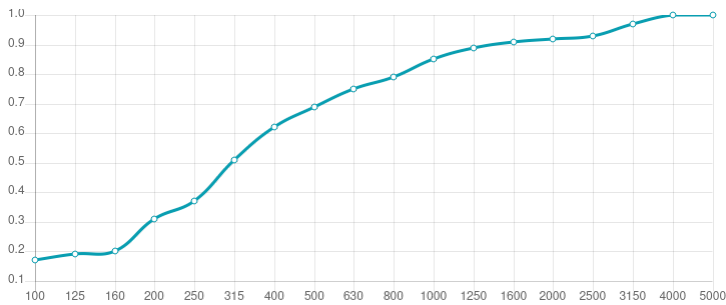

Performance

Technical Information

Features

Type:  
Absorber

Absorption range: 315 Hz to 8000 Hz

Acoustic Class: B | ( $\alpha_w$ ) = 0,80

Available fire rates:  
FG | Furniture Grade

Material:  
- Acoustic fabric  
- Calibrated cell acoustic foam

Dimensions:

FG - SF | 555x1150x30mm | 0.64 Kg

Myriad is an acoustic absorber panel, designed for rooms that require a simple and efficient solution for reverberation control. Made from high performance acoustic foam, covered with a premium acoustic fabric, Myriad excels in the high frequency range. Myriad unleashes its design potential when combining colours, allowing you to create beautiful designs and your own personalised patterns. Myriad is very easy to install, with a self-adhesive backing. In minutes you can have your room acoustically treated and ready to use.