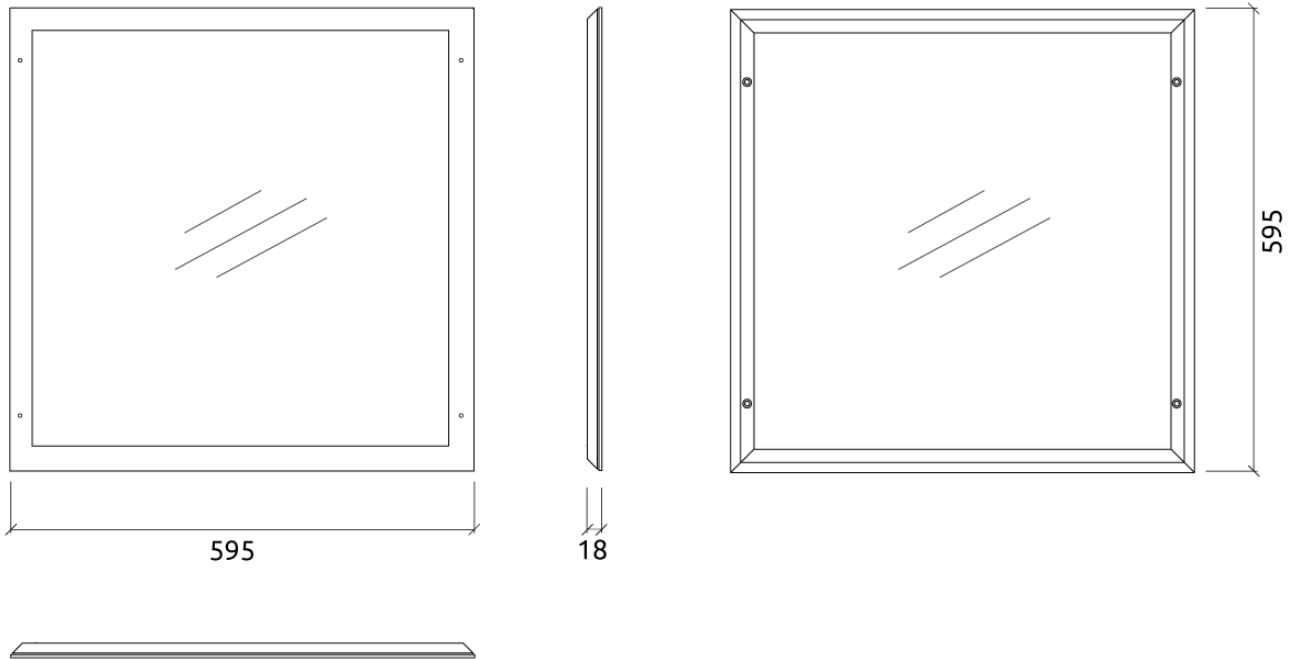

Crystal Window

Performance

**Dimensions**

FG | 595x595x18mm

Weight

1.75 Kg

Box

Quantity per box: 4

Dimensions: 645x200x655mm

Volume: 0.084m³

Weight: 8.7Kg

Crystal Window

(FG) Product Fire Grade - Furniture Grade

Crystal Window 3.0

Retail code:

00301010010003