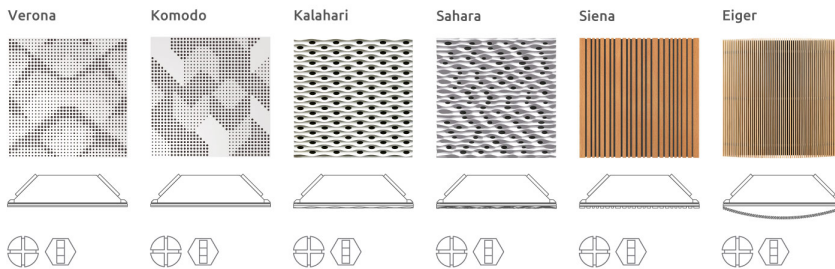

The panels' tuneable membrane works in a similar way to a speaker cone, allowing for a much superior - and controlled - performance. A central mass is supported by an elastic membrane - This mass can then be altered to change the resonant frequency of the membrane, stepping the peak performance of the Trap from 60 to 86 Hz.

Hz-by-Hz fine tuning.  
New fine-tuning possibilities.

**Fixing System:**  
Mechanical

**Installation:**  
Integrated Fixing System

**Dimensions:**  
Komodo Bass Trap Corner  
595x595x156mm

Verona Bass Trap Corner  
595x595x156mm

Sahara Bass Trap Corner  
595x595x163mm

Kalahari Bass Trap Corner  
595x595x163mm

Siena Bass Trap Corner  
595x595x163mm

Eiger Bass Trap Corner  
595x595x213mm

hello@artnovion.com  
www.artnovion.com

**1** Select the weight layout to tune the bass trap to your desired frequency range.

**2** Clip the front of the panel in to the bass trap body, leaving easy access to the membrane.

**Fixing system**

**Front panel design options**

hello@artnovion.com  
 www.artnovion.com

**Bass Trap - Corner**