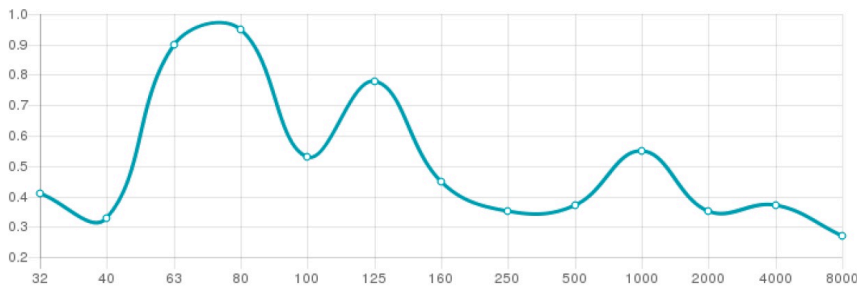

**Description**

New fine-tuning possibilities.

The Corner bass trap is the latest in low frequency absorption. This elegant panel integrates a tuneable membrane over a sealed volume, containing a high performance acoustic core. A secondary compartment positions Helmholtz resonators in the high pressure zone of the room. The panel is completely tuneable, by means of an adjustable weighted membrane, allowing to pin-point the performance of the panel to a target frequency.

The panels' tuneable membrane works in a similar way to a speaker cone, allowing for a much superior - and controlled - performance. A central mass is supported by an elastic membrane - This mass can then be altered to change the resonant frequency of the membrane, stepping the peak performance of the Trap from 60 to 86 Hz.

**Performance**

**Technical Information**

**Bass Trap - Corner**

**Bass Trap**  
RESIDENTIAL & Hi-Fi

**Specifications**

Tuneable weighted diaphragmatic membrane.

**Tuneable absorption range:**  
57Hz to 82Hz.