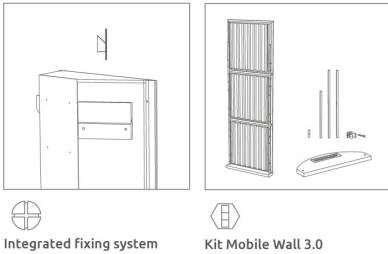

Sahara Bass Trap Corner  
595x595x163mm

Kalahari Bass Trap Corner  
595x595x163mm

Siena Bass Trap Corner  
595x595x163mm

Eiger Bass Trap Corner  
595x595x213mm

hello@artnovion.com  
www.artnovion.com

**1** Select the weight layout to tune the bass trap to your desired frequency range.

**2** Clip the front of the panel in to the bass trap body, leaving easy access to the membrane.

**Fixing system**

**Front panel design options**

hello@artnovion.com  
 www.artnovion.com

**Bass Trap - Corner**