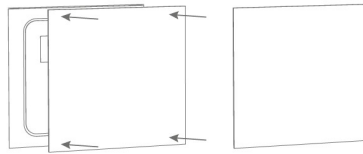

2 Clip the front of the panel in to the bass trap body, leaving easy access to the membrane.