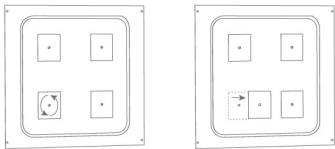

Sahara Bass Trap Corner  
595x595x163mm

Kalahari Bass Trap Corner  
595x595x163mm

Siena Bass Trap Corner  
595x595x163mm

Eiger Bass Trap Corner  
595x595x213mm

hello@artnovion.com  
www.artnovion.com

**1** Select the weight layout to tune the bass trap to your desired frequency range.