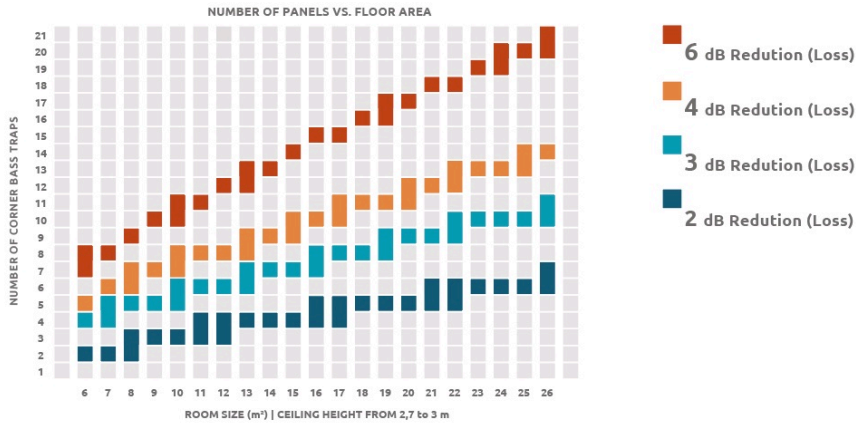

Corner Bass Trap performance

Bass Trap - Corner

Bass Trap
RESIDENTIAL & Hi Fi

Specifications

Finishing:

- Komodo | Verona
  Lacquered and Wood veneer
- Siena
  Lacquered, Wood veneer and Fagus
- Sahara | Kalahari
  Lacquered Wood
- Eiger
  Fagus and Wenge Wood