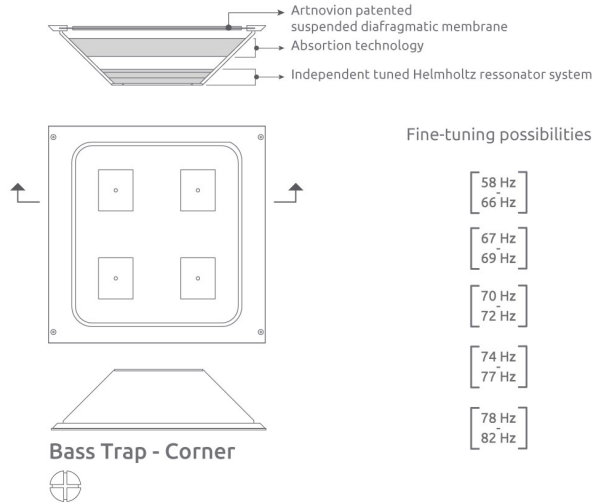

The panels' tuneable membrane works in a similar way to a speaker cone, allowing for a much superior - and controlled - performance. A central mass is supported by an elastic membrane - This mass can then be altered to change the resonant frequency of the membrane, stepping the peak performance of the Trap from 60 to 86 Hz.

Hz-by-Hz fine tuning.  
New fine-tuning possibilities.

**Fixing System:**  
Mechanical

**Installation:**  
Integrated Fixing System

**Dimensions:**  
Komodo Bass Trap Corner  
595x595x156mm

Verona Bass Trap Corner  
595x595x156mm

Sahara Bass Trap Corner  
595x595x163mm

Kalahari Bass Trap Corner  
595x595x163mm

Siena Bass Trap Corner  
595x595x163mm

Eiger Bass Trap Corner  
595x595x213mm

hello@artnovion.com  
www.artnovion.com

**1** Select the weight layout to tune the bass trap to your desired frequency range.

**2** Clip the front of the panel in to the bass trap body, leaving easy access to the membrane.

**Fixing system**

**Front panel design options**

hello@artnovion.com  
 www.artnovion.com

**Bass Trap - Corner**