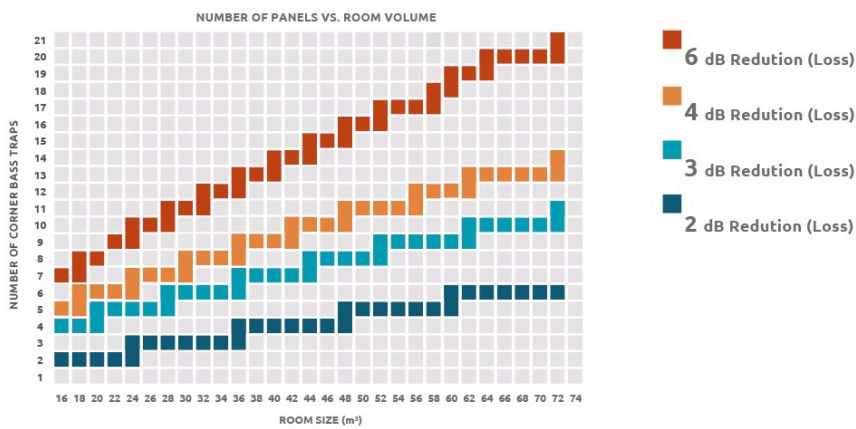

Corner Bass Trap performance

Bass Trap - Corner

Bass Trap
RESIDENTIAL & Hi Fi

Specifications

Finishing:

- Komodo | Verona
  Lacquered and Wood veneer
- Siena
  Lacquered, Wood veneer and Fagus
- Sahara | Kalahari
  Lacquered Wood
- Eiger
  Fagus and Wenge Wood