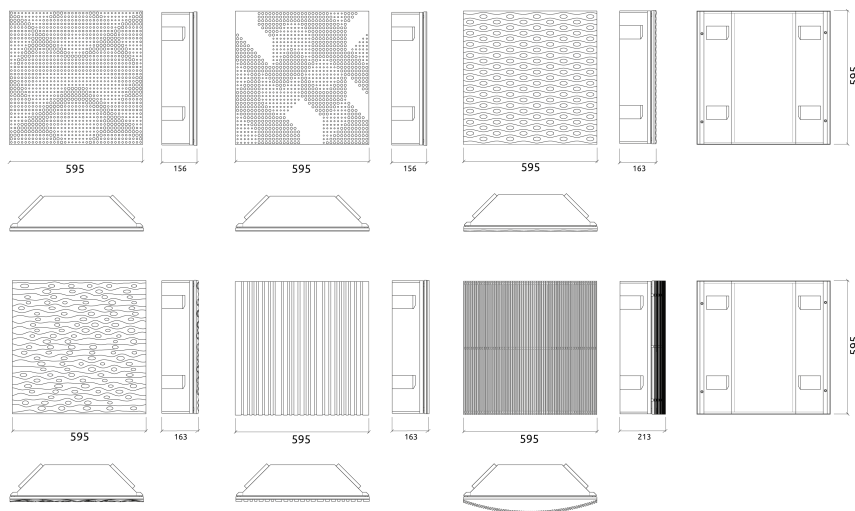

**Description**

New fine-tuning possibilities.

The Corner bass trap is the latest in low frequency absorption. This elegant panel integrates a tuneable membrane over a sealed volume, containing a high performance acoustic core. A secondary compartment positions Helmholtz resonators in the high pressure zone of the room. The panel is completely tuneable, by means of an adjustable weighted membrane, allowing to pin-point the performance of the panel to a target frequency.

The panels' tuneable membrane works in a similar way to a speaker cone, allowing for a much superior - and controlled - performance. A central mass is supported by an elastic membrane - This mass can then be altered to change the resonant frequency of the membrane, stepping the peak performance of the Trap from 60 to 86 Hz.

**Performance**

**Technical Information**

**Bass Trap - Corner**

**Bass Trap**  
RESIDENTIAL & Hi-Fi

**Specifications**

Tuneable weighted diaphragmatic membrane.

**Tuneable absorption range:**  
57Hz to 82Hz.

Hz-by-Hz fine tuning.  
New fine-tuning possibilities.

**Fixing System:**  
Mechanical

**Installation:**  
Integrated Fixing System

**Dimensions:**  
Komodo Bass Trap Corner  
595x595x156mm

Verona Bass Trap Corner  
595x595x156mm