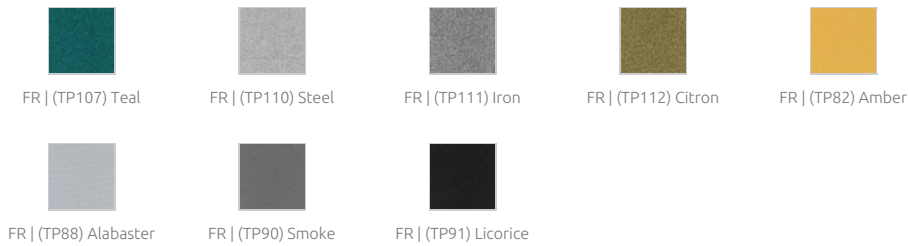

Product finishes

(FG - SF) Suede Fabric Finishes

(FR - TF) Twill Fabric Finishes | COVID-19 Safe (cleanable)

(FR - WF) Weave Fabric Finishes

(FR - TT) Felted Fabric Finishes

Purpose

- RT reduction
- Flutter echo control
- Reducing excessive reverberation
- Improving speech intelligibility