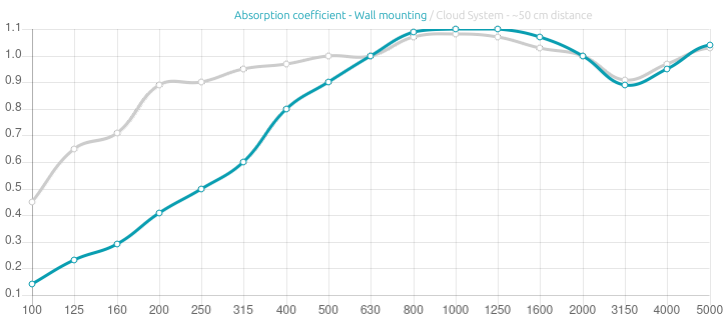

Performance

Technical Information

Features

Absorption Range: 350 Hz to 8000 Hz
Acoustic Class: B | (aw) = 0,85

This product is available in the following Fire Rates:
FG | Furniture Grade
FR | Fire Rated
FR | Fire Rated & COVID-19 Safe