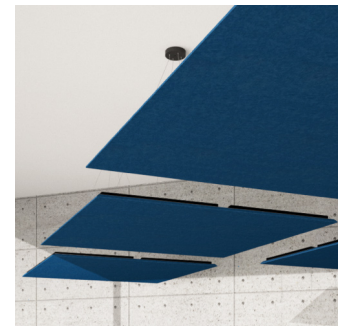

Performance