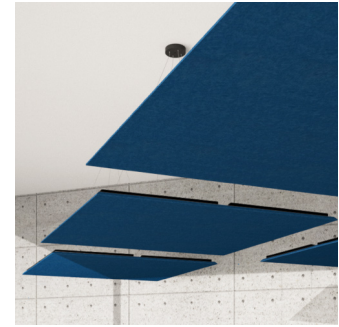

Installation:
- Single Point Fixing System (Cloud SP)**

Azores is suspended with an easily adjustable cable system, that allows to hang the panel up to 1,5m from the ceiling.

*Equipped with four M6 Screw Thread receiver
**Ceiling suspension kit included

Notice:Compatible with Grippl Angel TM Hanger

Dimensions:

FG - SF | 1190x1190x34mm | 5.0 Kg
FR - TF | 1190x1190x34mm | 5.3 Kg
FR - WF | 1190x1190x34mm | 5.3 Kg

Azores Double SQR cloud is a quality fabric covered panel, designed to improve the acoustics of large open environments. Many spaces such as open offices or restaurants not only have limited wall space, but also benefit largely from treating ceiling reflections. Azores cloud has exceptional performance, especially when spaced from the ceiling, and is available in a large range of fabric finishes.

Product finishes

(FG - SF) Suede Fabric Finishes

(FR - TF) Twill Fabric Finishes | COVID-19 Safe (cleanable)

(FR - WF) Weave Fabric Finishes

(FR - TT) Felted Fabric Finishes

Purpose

- RT reduction
- Flutter echo control
- Reducing excessive reverberation
- Improving speech intelligibility