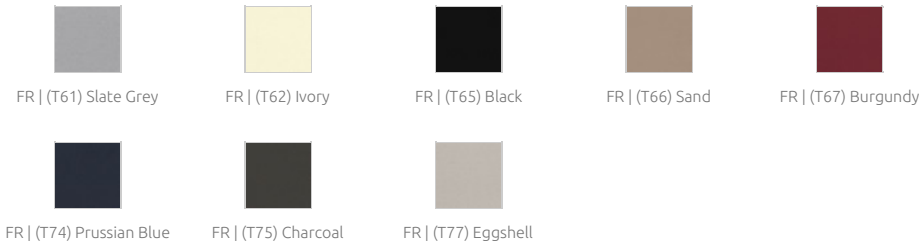

Notice:Compatible with Grippl Angel TM Hanger

Dimensions:

FG - SF | 1190x1190x34mm | 5.0 Kg
FR - TF | 1190x1190x34mm | 5.3 Kg
FR - WF | 1190x1190x34mm | 5.3 Kg

Azores Double SQR cloud is a quality fabric covered panel, designed to improve the acoustics of large open environments. Many spaces such as open offices or restaurants not only have limited wall space, but also benefit largely from treating ceiling reflections. Azores cloud has exceptional performance, especially when spaced from the ceiling, and is available in a large range of fabric finishes.

Product finishes

(FG - SF) Suede Fabric Finishes

(FR - TF) Twill Fabric Finishes | COVID-19 Safe (cleanable)

(FR - WF) Weave Fabric Finishes

(FR - TT) Felted Fabric Finishes

Purpose

- RT reduction
- Flutter echo control
- Reducing excessive reverberation
- Improving speech intelligibility