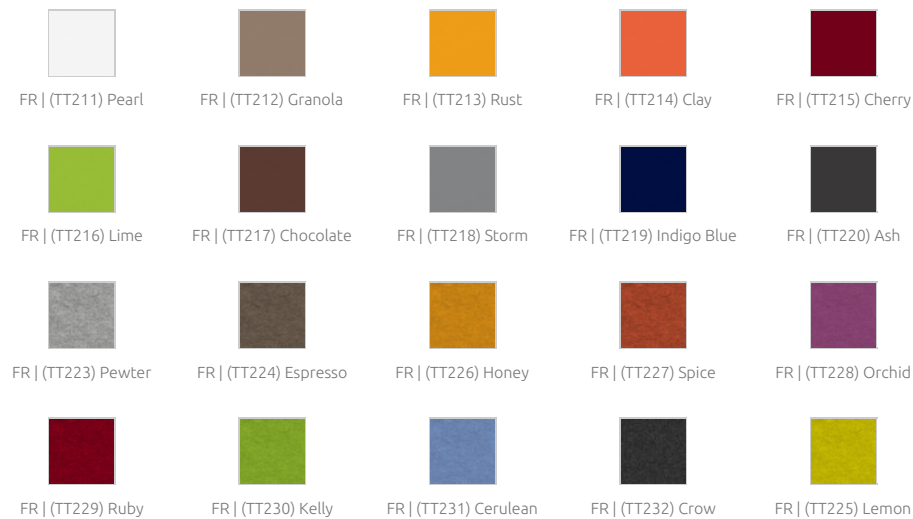

Product finishes

(FG - SF) Suede Fabric Finishes

(FR - TF) Twill Fabric Finishes | COVID-19 Safe (cleanable)

(FR - WF) Weave Fabric Finishes

(FR - TT) Felted Fabric Finishes

Purpose

- RT reduction
- Flutter echo control
- Reducing excessive reverberation
- Improving speech intelligibility