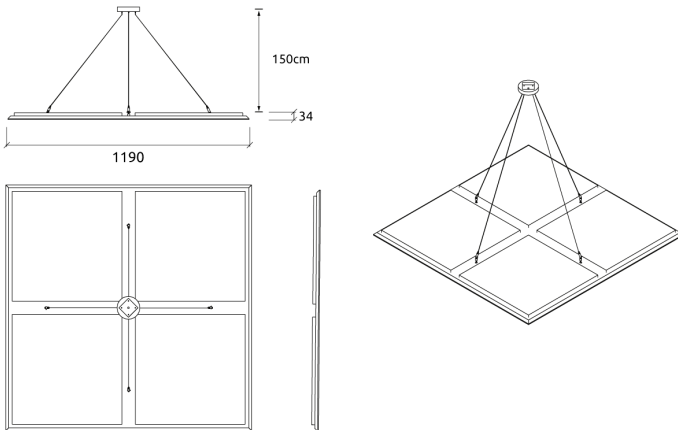

Technical Information

Features

Absorption Range: 350 Hz to 8000 Hz
Acoustic Class: B | (aw) = 0,85

This product is available in the following Fire Rates:
FG | Furniture Grade
FR | Fire Rated
FR | Fire Rated & COVID-19 Safe

PRODUCT COMPOSITION:

Azores | Suede Fabric Finishes (FG)
- Suede Acoustic Fabric
- Marine grade plywood structural frame*
- Sound PET absorption layer

Azores | Felted Fabric Finishes (FR)
- Felted Acoustic Fabric
- Fire retardant HMDF structural frame*
- Sound PET acoustic core - Euro Class B

Azores | Twill Fabric Finish (FR & COVID-19 Safe)
- Twill Acoustic Fabric - COVID-19 Safe
- Fire retardant HMDF structural frame*
- Sound PET absorption layer

The PET core is a material made entirely from recycled PET plastic, that undergoes an environmentally-friendly transformation process into the non-woven acoustic core we use in this panel.

Installation:
- Single Point Fixing System (Cloud SP)**

Azores is suspended with an easily adjustable cable system, that allows to hang the panel up to 1,5m from the ceiling.

*Equipped with four M6 Screw Thread receiver
**Ceiling suspension kit included

Notice:Compatible with Grippl Angel TM Hanger

Dimensions:

FG - SF | 1190x1190x34mm | 5.0 Kg
FR - TF | 1190x1190x34mm | 5.3 Kg
FR - WF | 1190x1190x34mm | 5.3 Kg